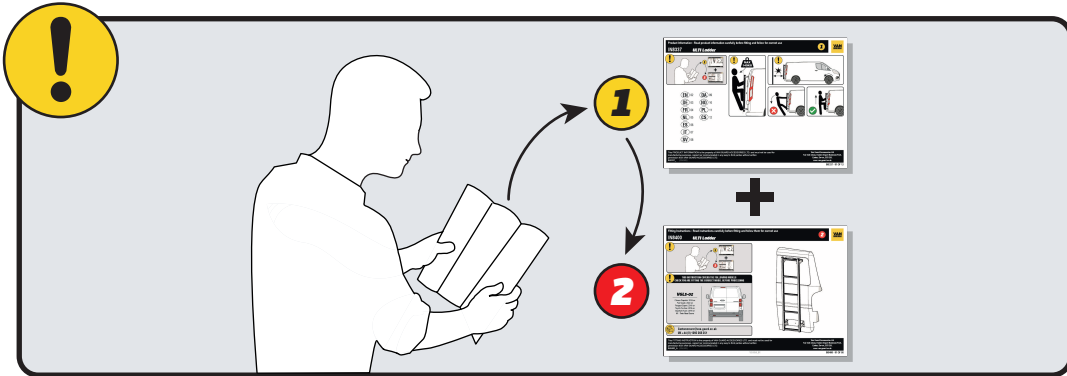

IN8419

ULTI Ladder

**! THIS INSTRUCTION COVERS THE FOLLOWING MODELS
CHECK YOU ARE FITTING THE CORRECT MODEL BEFORE PROCEEDING**

VGL5-08

Mercedes Vito: 2015 on
H1 - Twin Rear Doors

**? Customercare@van-guard.co.uk
UK +44 (0) 1392 368 351**