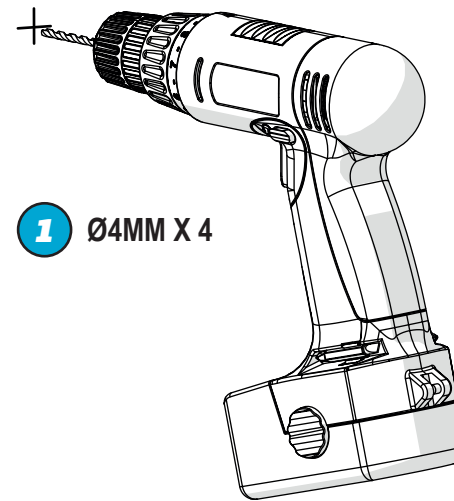

09

10

11

FX4250

FX4008

12

FX4249