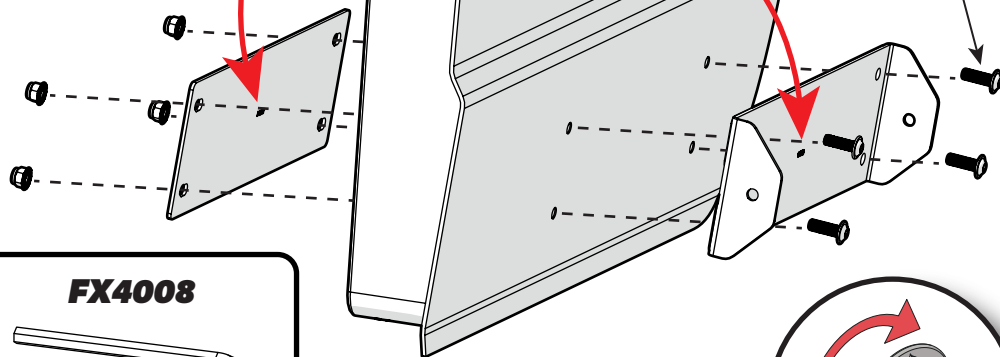

11

FX4250

FX4008