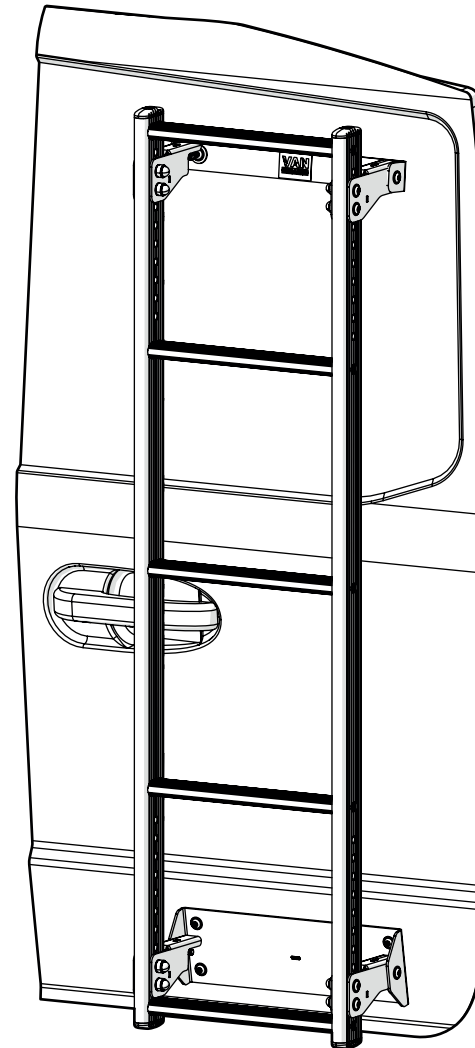

IN8419

ULTI Ladder

**! THIS INSTRUCTION COVERS THE FOLLOWING MODELS
CHECK YOU ARE FITTING THE CORRECT MODEL BEFORE PROCEEDING**

VGL5-08

Mercedes Vito: 2015 on
H1 - Twin Rear Doors

**? Customercare@van-guard.co.uk
UK +44 (0) 1392 368 351**

SUPPLIED COMPONENTS - CHECK ALL PARTS ARE PRESENT AND CORRECT BEFORE PROCEEDING

TOOLS REQUIRED

13MM X1

4MM X1

9MM X1

X1

AS3592 X1

FX4249 X8